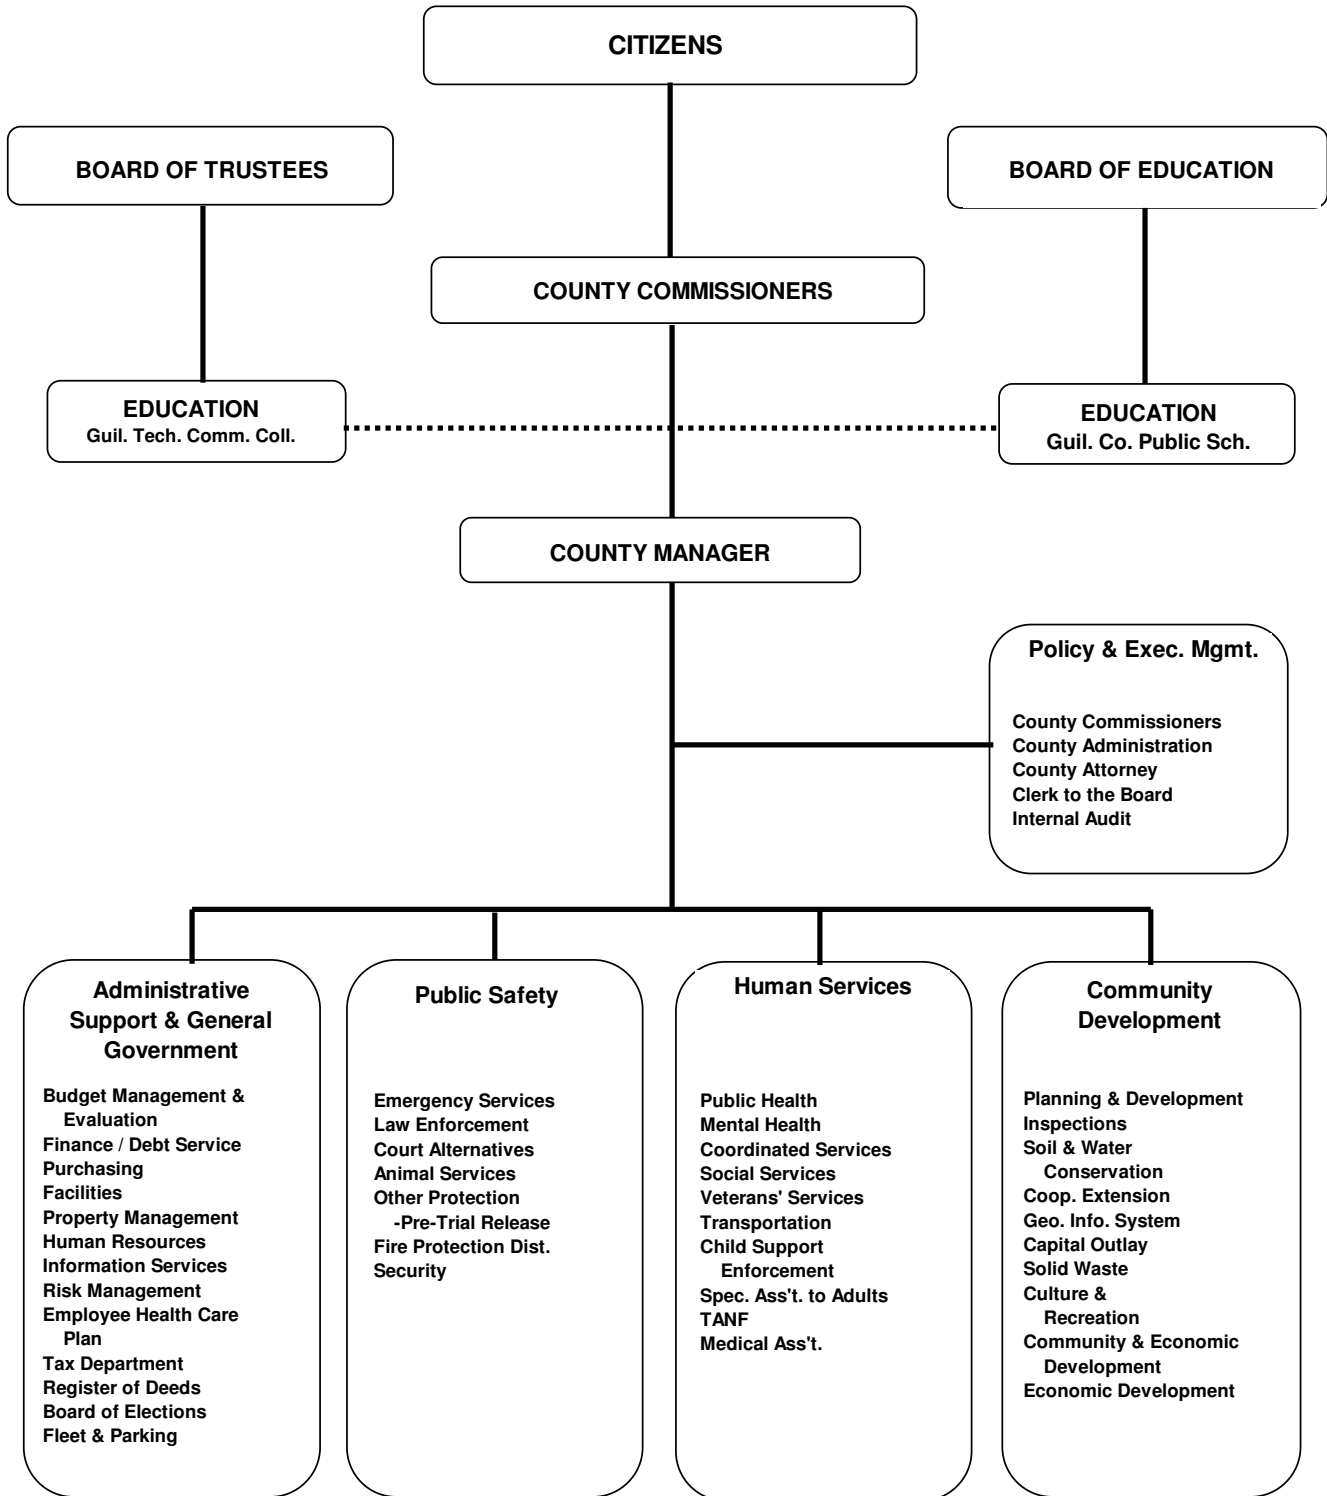

GUILFORD COUNTY, NORTH CAROLINA
Operational Structure for Budgetary
Allocation & Management

Constitutional and Statutory officers are included for administrative coordination and support purposes.