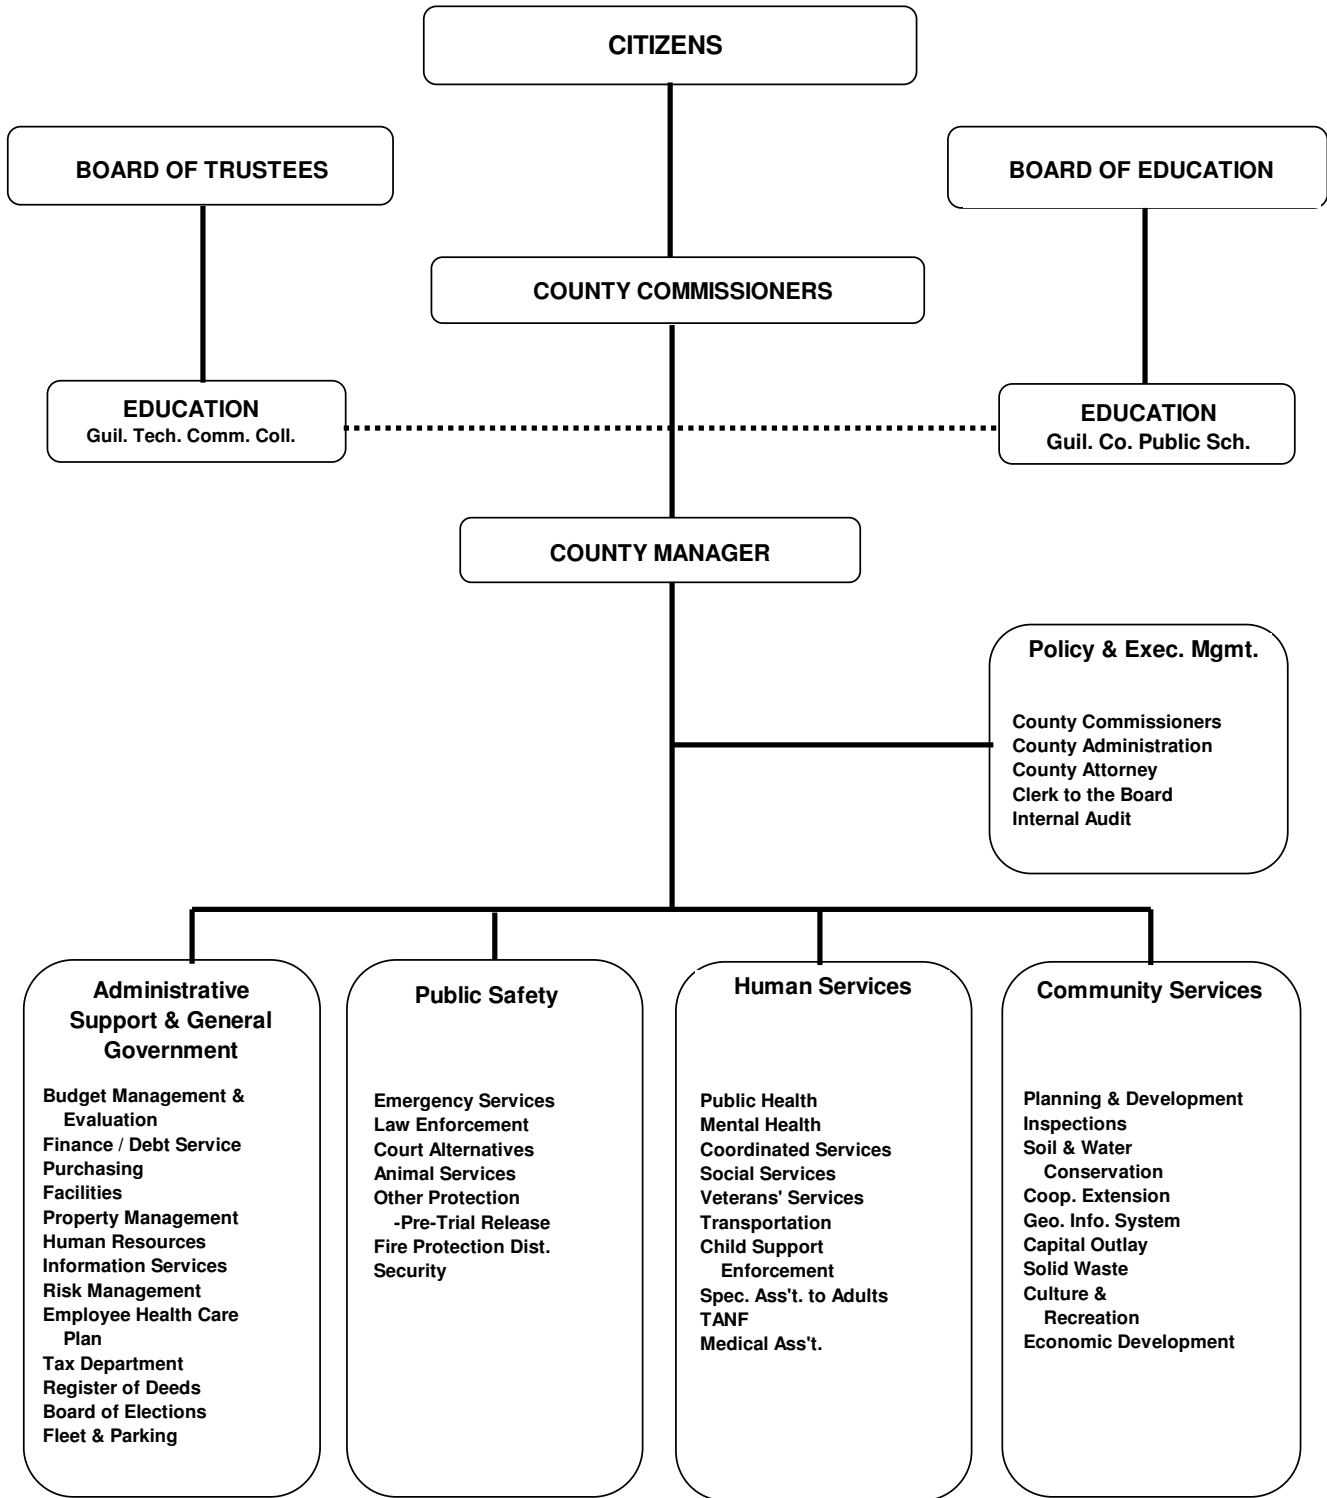

**GUILFORD COUNTY, NORTH CAROLINA**  
**Operational Structure for Budgetary**  
**Allocation & Management**

Constitutional and Statutory officers are included for administrative coordination and support purposes.