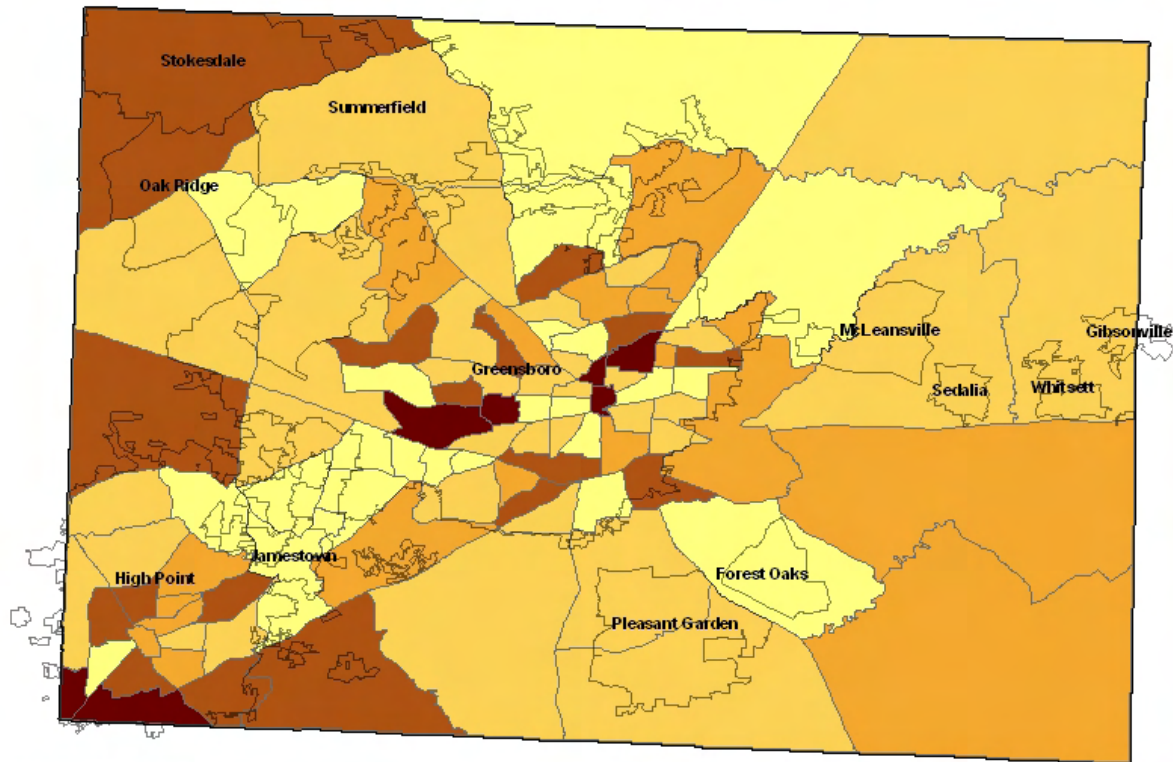

Chronic Lower Respiratory Disease Mortality Rates by Census Tract Guilford County, NC 2002-2006

Source: US Census Bureau, 2000; NC State Center for Health Statistics, NC Mortality Files, 2002-2006

Chronic Lower Respiratory Disease Mortality Rates by Municipalities Guilford County, NC 2002-2006

Source: US Census Bureau, 2000; NC State Center for Health Statistics, NC Mortality Files, 2002-2006