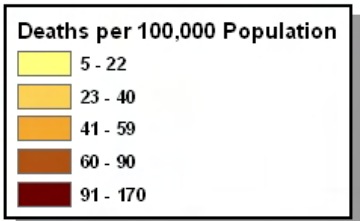

Chronic Lower Respiratory Disease Mortality Rates by Census Tract Guilford County, NC 2002-2006

Source: US Census Bureau, 2000; NC State Center for Health Statistics, NC Mortality Files, 2002-2006

Chronic Lower Respiratory Disease Mortality Rates by Municipalities Guilford County, NC 2002-2006