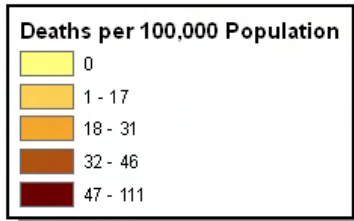

Chronic Lower Respiratory Disease Mortality Rates by Census Tract Guilford County, NC 2002-2006

Source: US Census Bureau, 2000; NC State Center for Health Statistics, NC Mortality Files, 2002-2006

Chronic Lower Respiratory Disease Mortality Rates by Municipalities Guilford County, NC 2002-2006