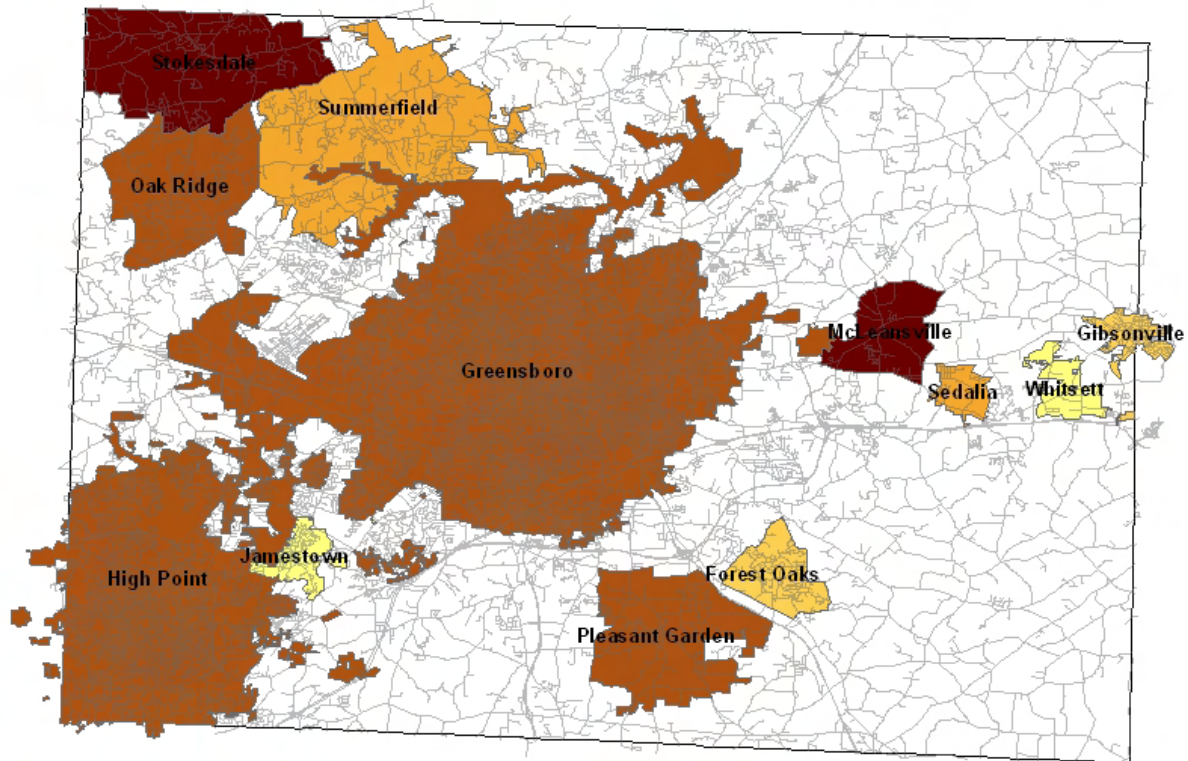

Chronic Lower Respiratory Disease Mortality Rates by Census Tract Guilford County, NC 2002-2006

Source: US Census Bureau, 2000; NC State Center for Health Statistics, NC Mortality Files, 2002-2006

Chronic Lower Respiratory Disease Mortality Rates by Municipalities Guilford County, NC 2002-2006

Source: US Census Bureau, 2000; NC State Center for Health Statistics, NC Mortality Files, 2002-2006