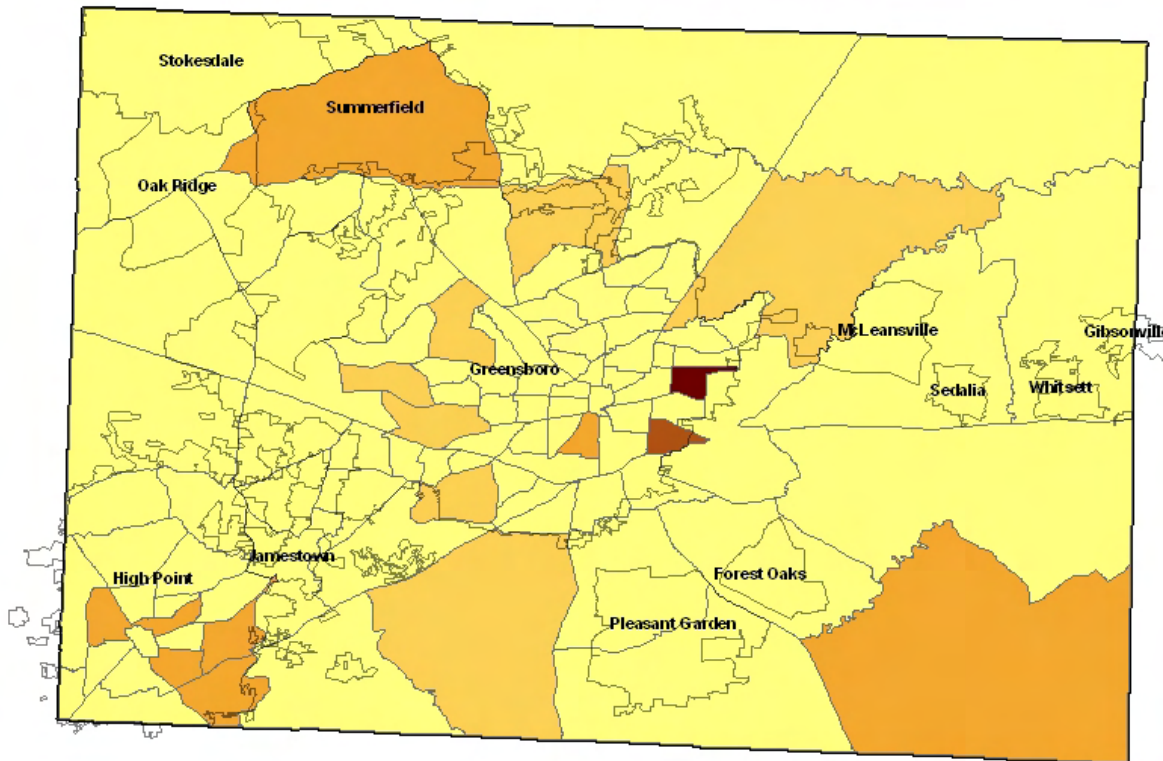

### Fires Mortality Rates by Census Tract Guilford County, NC 2002-2006

Source: US Census Bureau, 2000; NC State Center for Health Statistics, NC Mortality Files, 2002-2006

### Fires Mortality Rates by Municipalities Guilford County, NC 2002-2006

Deaths per 100,000 Population	
0	Yellow
1	Orange
2-3	Dark Red

Source: US Census Bureau, 2000; NC State Center for Health Statistics, NC Mortality Files, 2002-2006