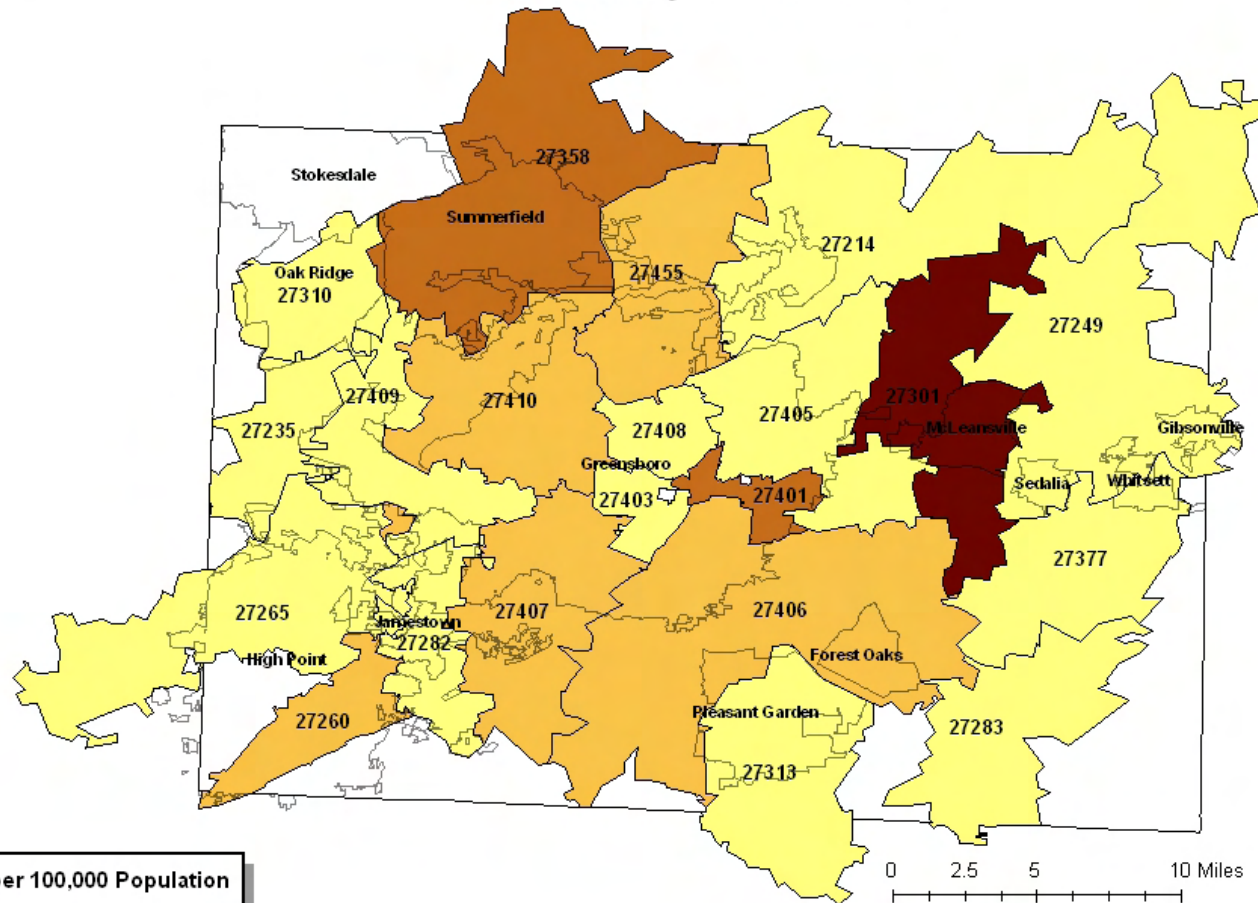

### Fires Mortality Rates by Census Tract Guilford County, NC 2002-2006

Source: US Census Bureau, 2000; NC State Center for Health Statistics, NC Mortality Files, 2002-2006

### Fires Mortality Rates by Municipalities Guilford County, NC 2002-2006

Deaths per 100,000 Population	
0	Yellow
1	Orange
2-3	Dark Red

Source: US Census Bureau, 2000; NC State Center for Health Statistics, NC Mortality Files, 2002-2006

### Fires Mortality Rates by Major Zip Codes Guilford County, NC 2002-2006

Source: US Census Bureau, 2000; NC State Center for Health Statistics, NC Mortality Files, 2002-2006