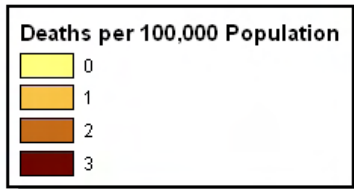

Fires Mortality Rates by Major Zip Codes Guilford County, NC 2002-2006

Source: US Census Bureau, 2000; NC State Center for Health Statistics, NC Mortality Files, 2002-2006