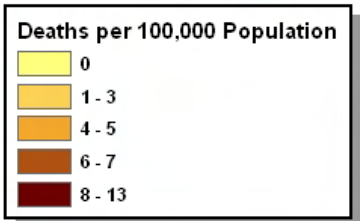

### Fires Mortality Rates by Census Tract Guilford County, NC 2002-2006

Source: US Census Bureau, 2000; NC State Center for Health Statistics, NC Mortality Files, 2002-2006

### Fires Mortality Rates by Municipalities Guilford County, NC 2002-2006

Deaths per 100,000 Population	
0	Yellow
1	Orange
2-3	Dark Red

Source: US Census Bureau, 2000; NC State Center for Health Statistics, NC Mortality Files, 2002-2006