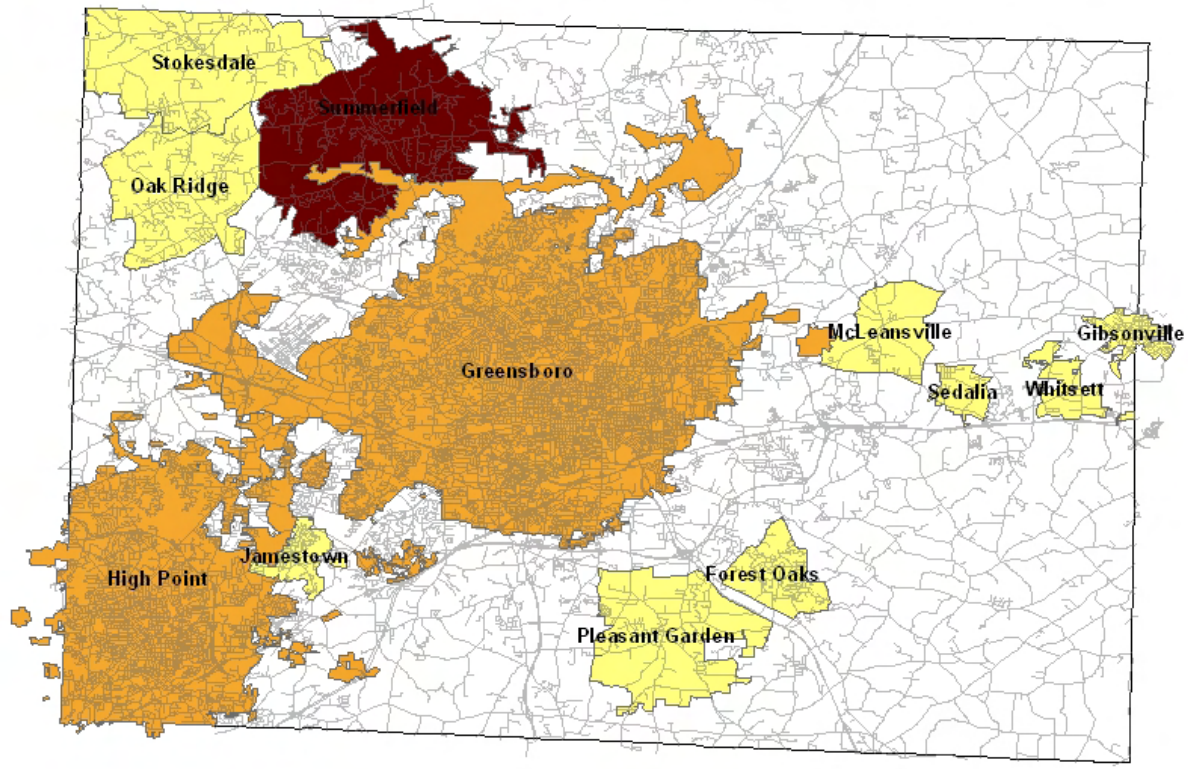

### Fires Mortality Rates by Census Tract Guilford County, NC 2002-2006

Source: US Census Bureau, 2000; NC State Center for Health Statistics, NC Mortality Files, 2002-2006

### Fires Mortality Rates by Municipalities Guilford County, NC 2002-2006

Deaths per 100,000 Population	
0	Yellow
1	Orange
2-3	Dark Red

Source: US Census Bureau, 2000; NC State Center for Health Statistics, NC Mortality Files, 2002-2006