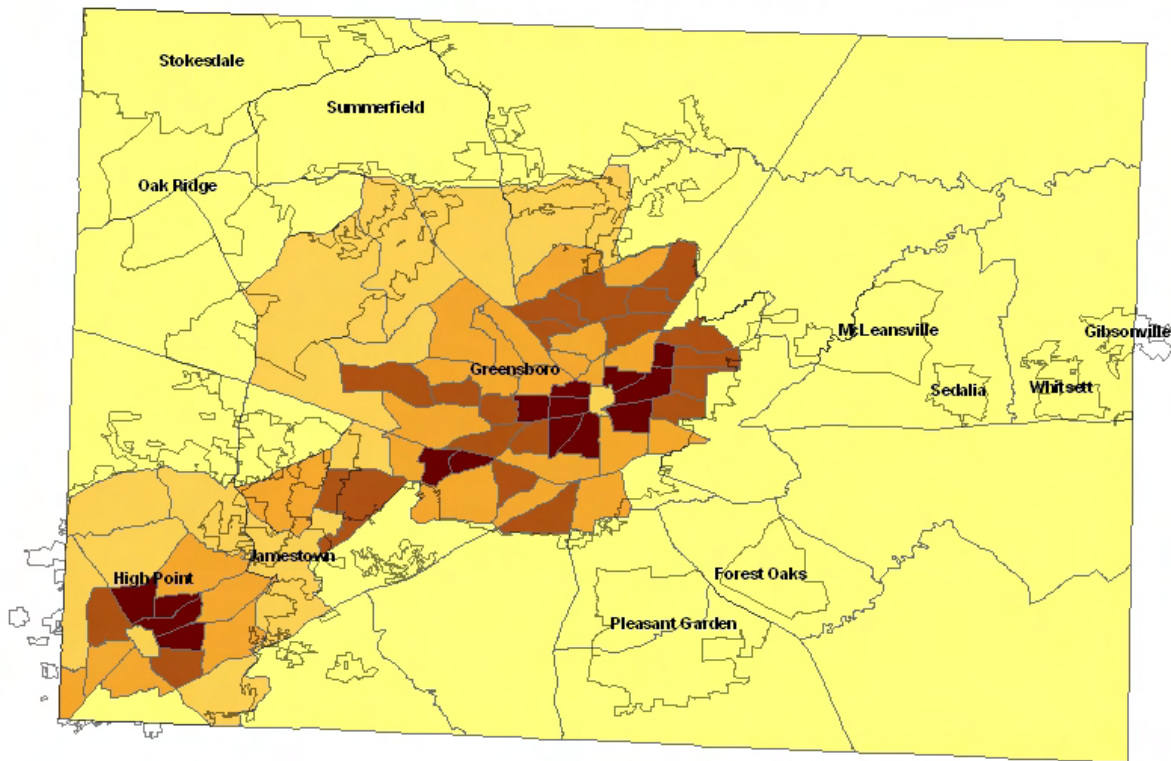

## Demographic Profile

---

---

### Population per Square Mile by Census Tract Guilford County, NC 2005

Source: US Census Bureau, 2005