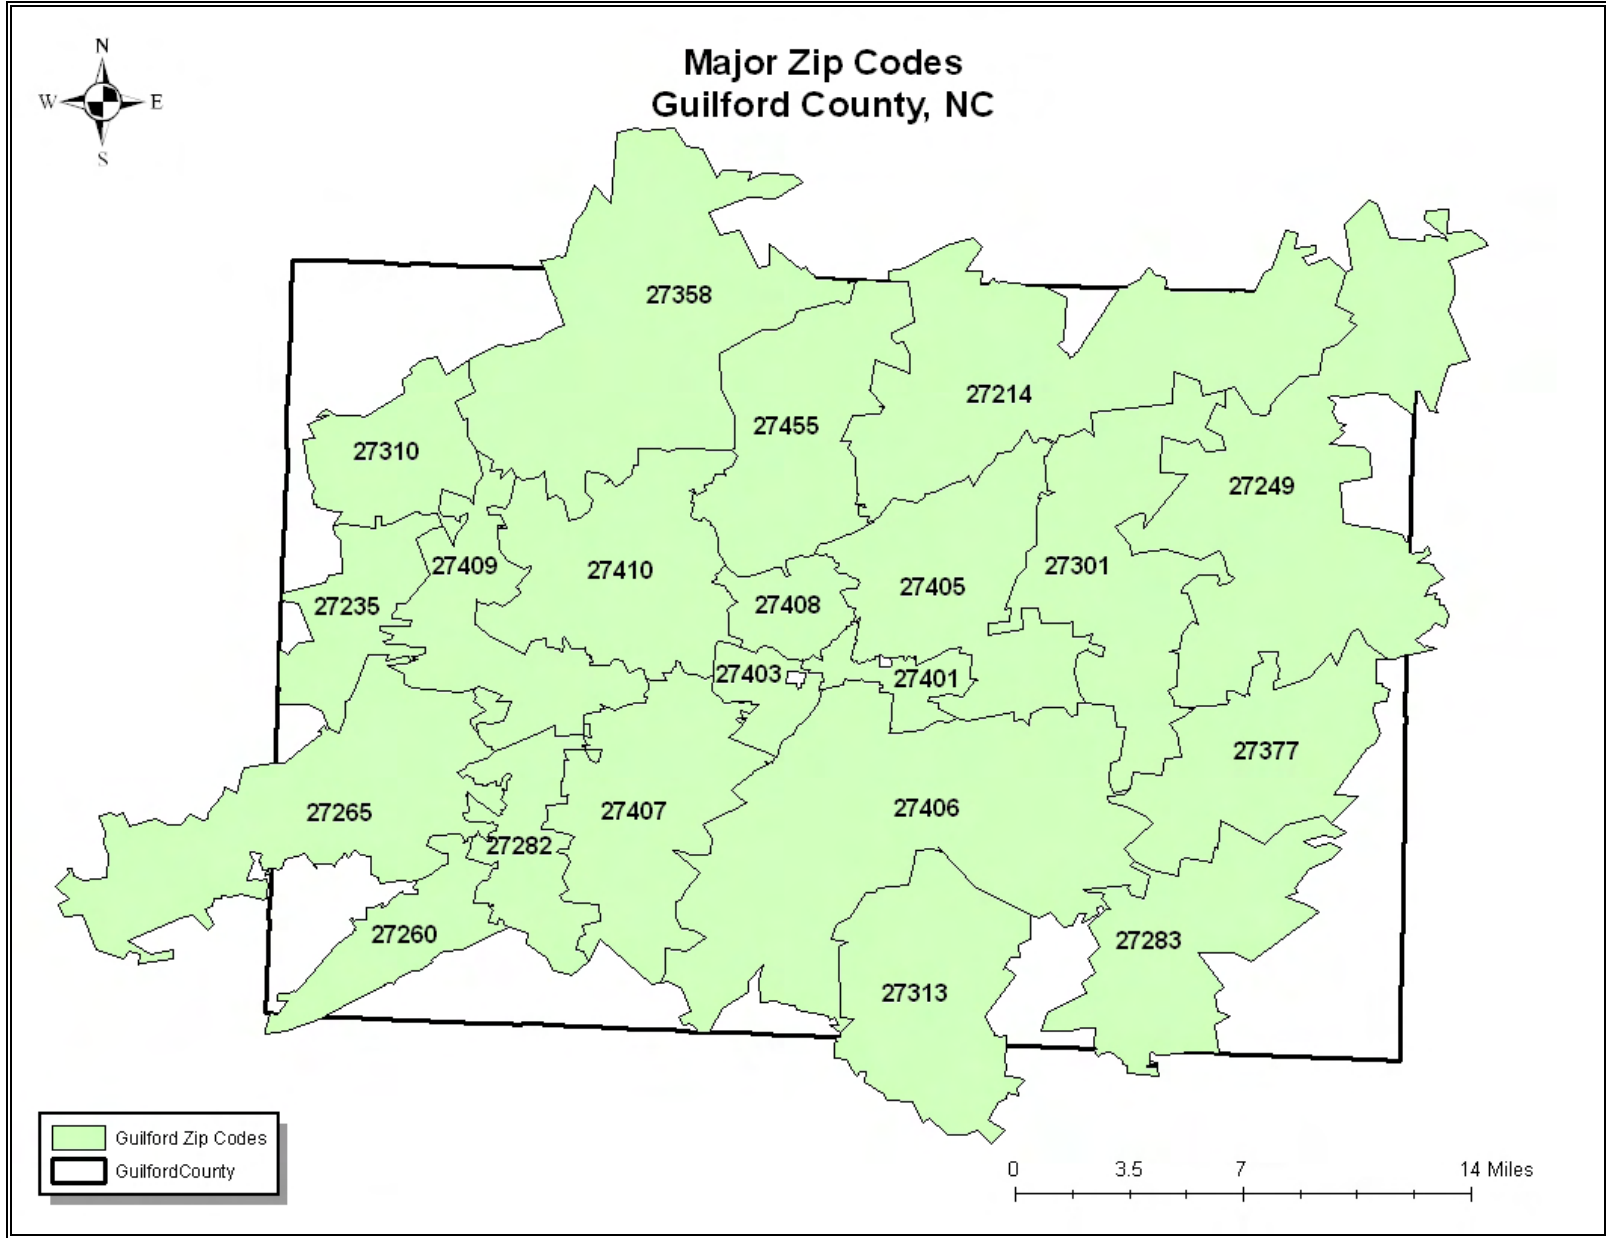

## Demographic Profile

---

---

### Population per Square Mile by Census Tract Guilford County, NC 2005

Source: US Census Bureau, 2005