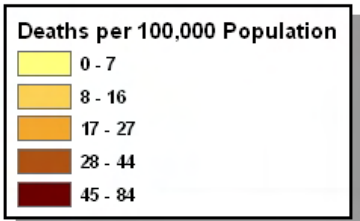

Septicemia Mortality Rates by Census Tract Guilford County, NC 2002-2006

Source: US Census Bureau, 2000; NC State Center for Health Statistics, NC Mortality Files, 2002-2006

Septicemia Mortality Rates by Municipalities Guilford County, NC 2002-2006