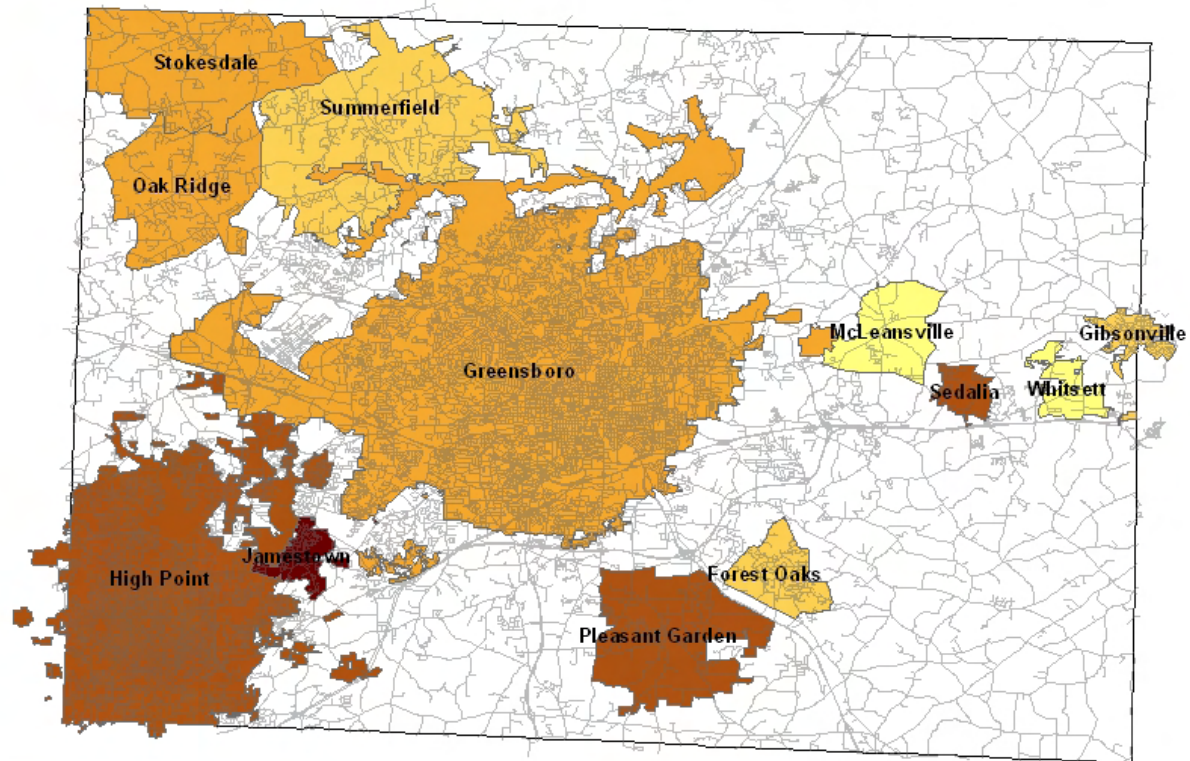

Septicemia Mortality Rates by Census Tract Guilford County, NC 2002-2006

Source: US Census Bureau, 2000; NC State Center for Health Statistics, NC Mortality Files, 2002-2006

Septicemia Mortality Rates by Municipalities Guilford County, NC 2002-2006

Source: US Census Bureau, 2000; NC State Center for Health Statistics, NC Mortality Files, 2002-2006