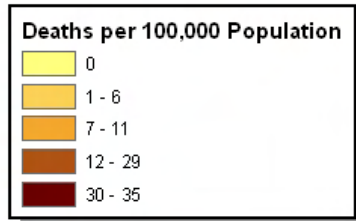

Septicemia Mortality Rates by Census Tract Guilford County, NC 2002-2006

Source: US Census Bureau, 2000; NC State Center for Health Statistics, NC Mortality Files, 2002-2006

Septicemia Mortality Rates by Municipalities Guilford County, NC 2002-2006