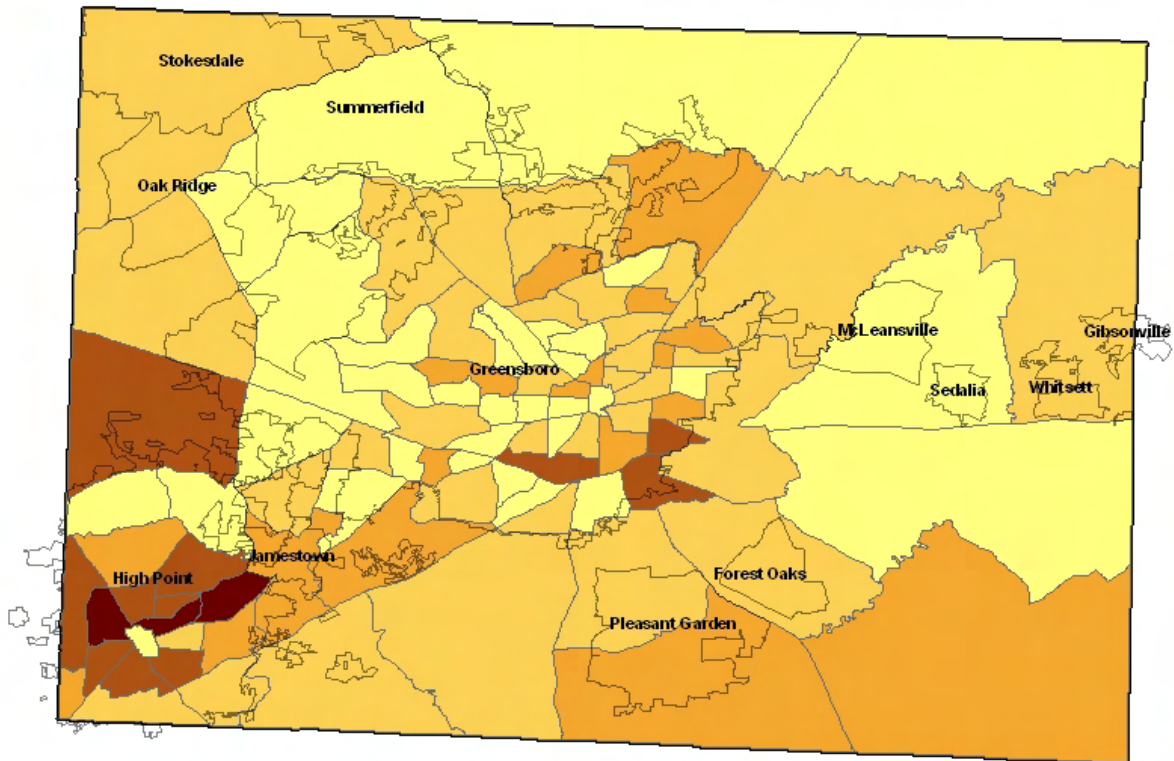

Septicemia Mortality Rates by Census Tract Guilford County, NC 2002-2006

Source: US Census Bureau, 2000; NC State Center for Health Statistics, NC Mortality Files, 2002-2006

Septicemia Mortality Rates by Municipalities Guilford County, NC 2002-2006

Source: US Census Bureau, 2000; NC State Center for Health Statistics, NC Mortality Files, 2002-2006