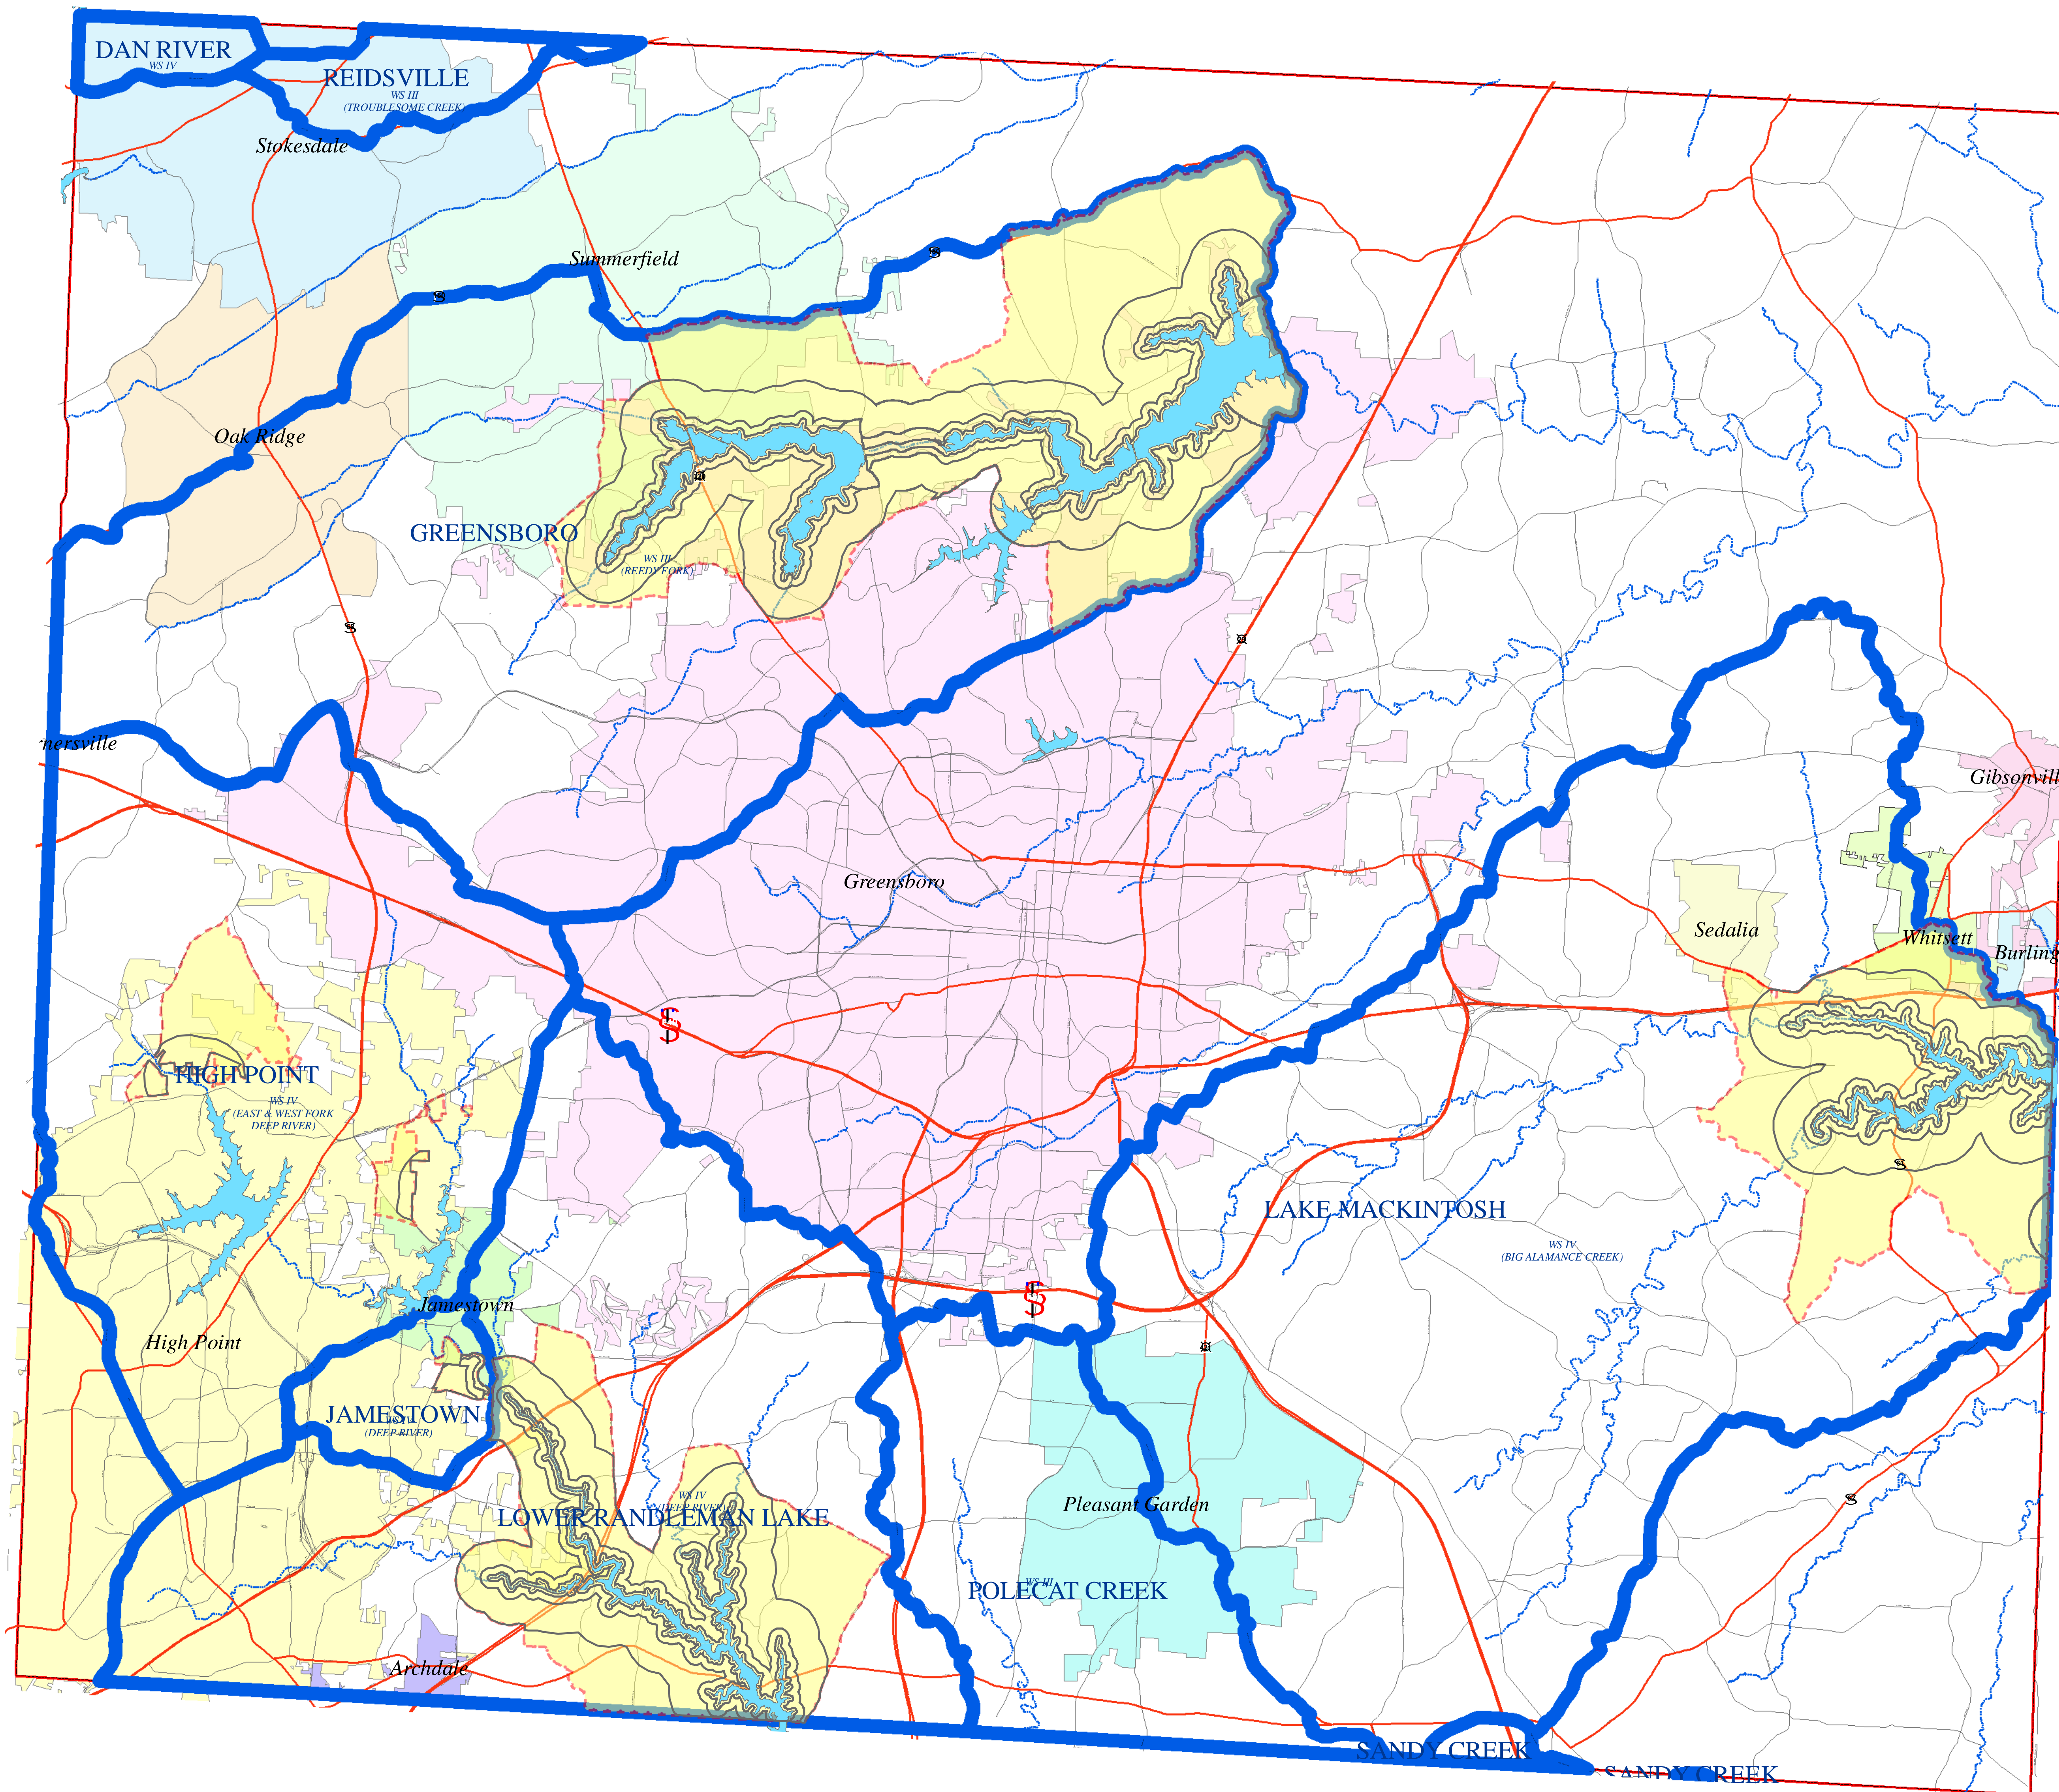

WATERSHED MAP

WATERSHED LEGEND

	Water Supply Watershed Boundary		Watershed Critical Area
	Watershed Critical Boundary		Reservoir Pool
	Tier Line		